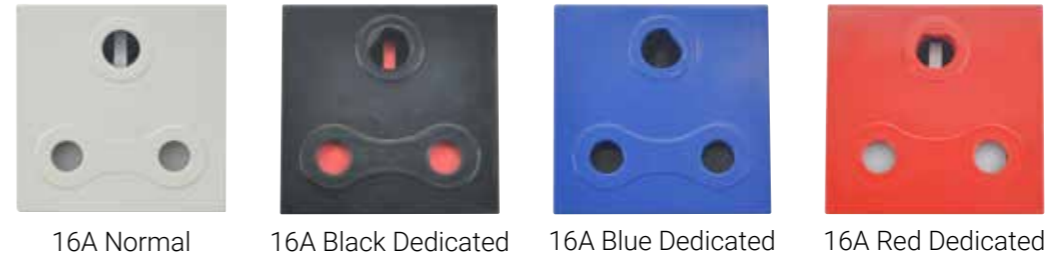

DATA/COM/AUXILIARY	DESCRIPTION	DIMENSIONS (mm)	COLOURS
06ZDRRJ11	Socket Module RJ11 Communication Module	50 x 25	White
06ZDRRJ11/1	Socket Module RJ11 Communication Module	45 X 25	White
06ZDRRJ45	Socket Module RJ45 Data Module	50 x 25	White
06ZDRRJ45/1	Socket Module RJ45 Data Module	45 X 25	White
06ZDRVGA/1	Socket Module VGA Module	45 X 25	White
06ZDRHDMI	Socket Module HDMI Module	50 x 25	White
06ZDRAUDIO/1	Socket Module RCA L/R Sound Module	45 X 25	White
06ZDRPHONO/1	Socket Module 3,5 Sound/ Mic Module	45 X 25	White

Optional sockets and outlets for Athena, Apollo, Ares, Alcmene, Hermes, Nemesis, Poseidon, Hades and Iris ranges.