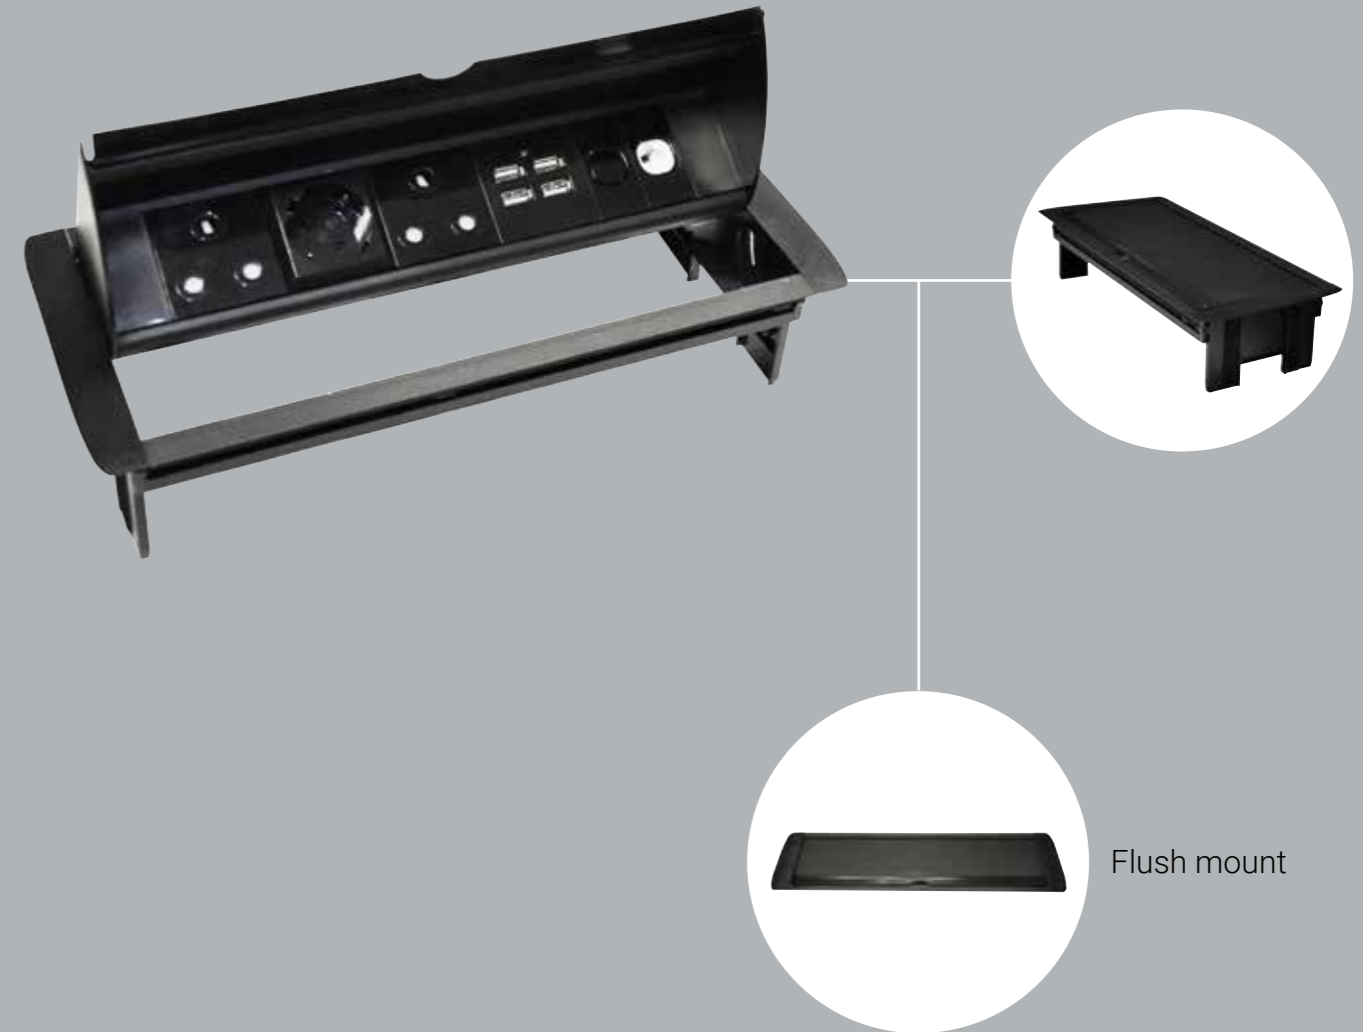

THE IRIS RANGE (POWER DESK FLIP UP)

Sturdy aluminium and plastic body, made in three sizes, 200mm, 300mm and 400mm. Modular electrical power outlet system available in a variety of outlet configurations as per your requirements (see socket options on page 27 & 28). The unit can be closed while plugs are still attached. Comes fitted with connectors and needs a supply cable and interconnect cable per circuit. Suitable for boardrooms, conference rooms and office desks.

Cut out size: 200mm - 226mm x 139mm
                             300mm - 326mm x 139mm
                             400mm - 426mm x 139mm

Available colours: Black ●
                             Silver ●